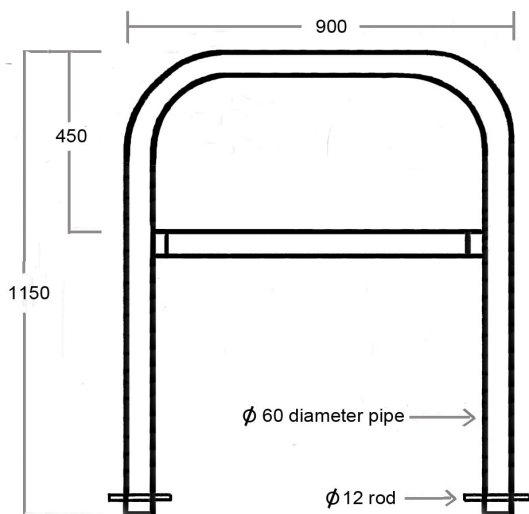

CITY HOOP BIKE RACK

Metal Art Limited
Street & Park Furniture

The City Hoop bike rack delivers secure bike parking in busy town and city shopping precincts. It is equally suitable for bike parking at parks and playgrounds everywhere.

Available in any standard colour powder coated or wet sprayed, the standard City Hoop weighs a sturdy 15.2kg and comes with base rods fitted for permanent fixing into concrete.